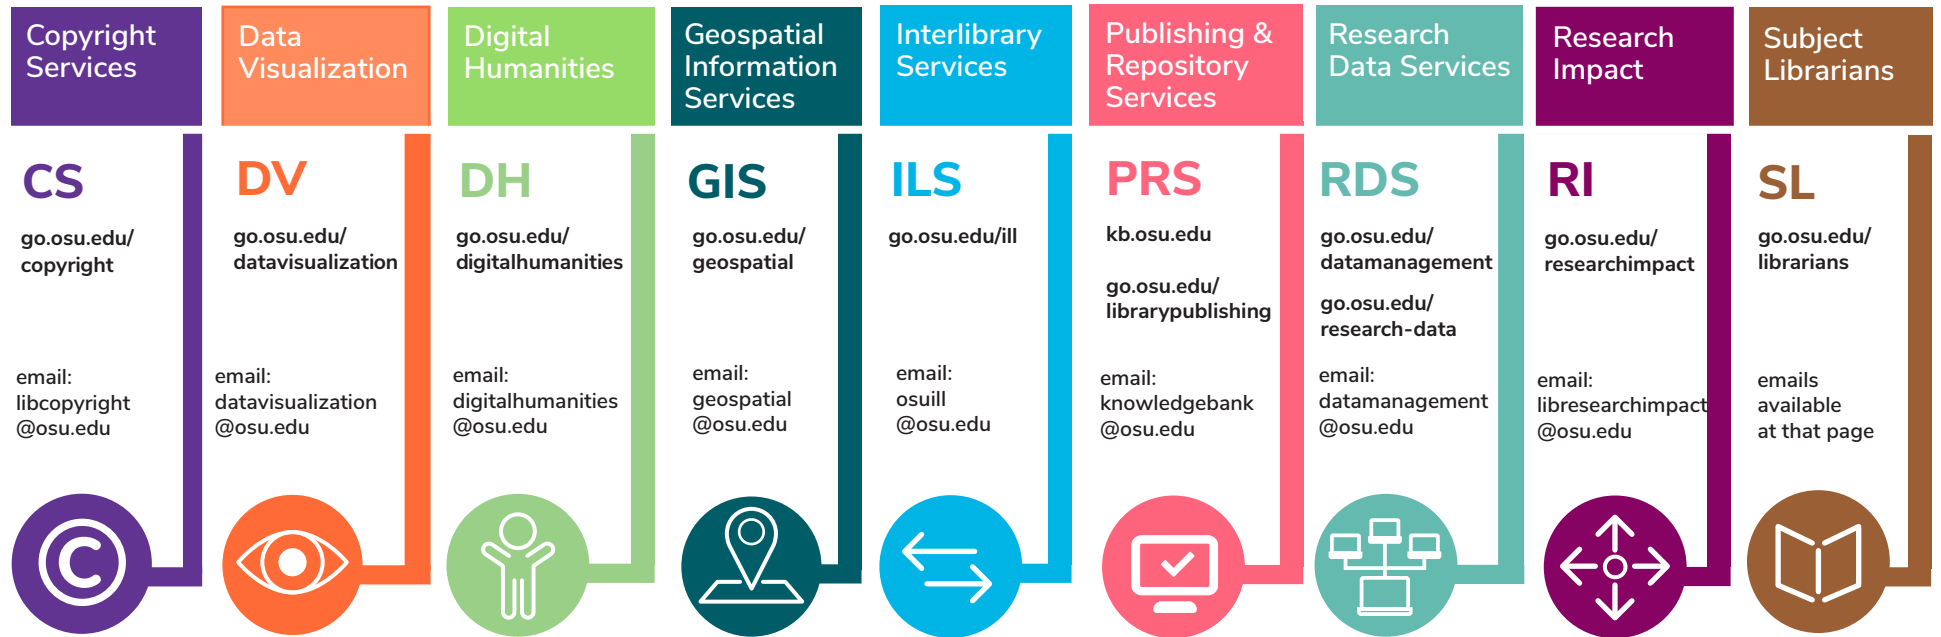

Supporting the Research Lifecycle

Library Services

Rev. 2/23

The Research Commons

Meet with experts from University Libraries and beyond who support research at Ohio State through the Research Commons.

Online resources available:
guides.osu.edu/researchcommons

Visit us on the 3rd floor of the
18th Avenue Library and learn more at
library.osu.edu/researchcommons

THE OHIO STATE
UNIVERSITY
UNIVERSITY LIBRARIES

Contact researchcommons@osu.edu for more information or questions.