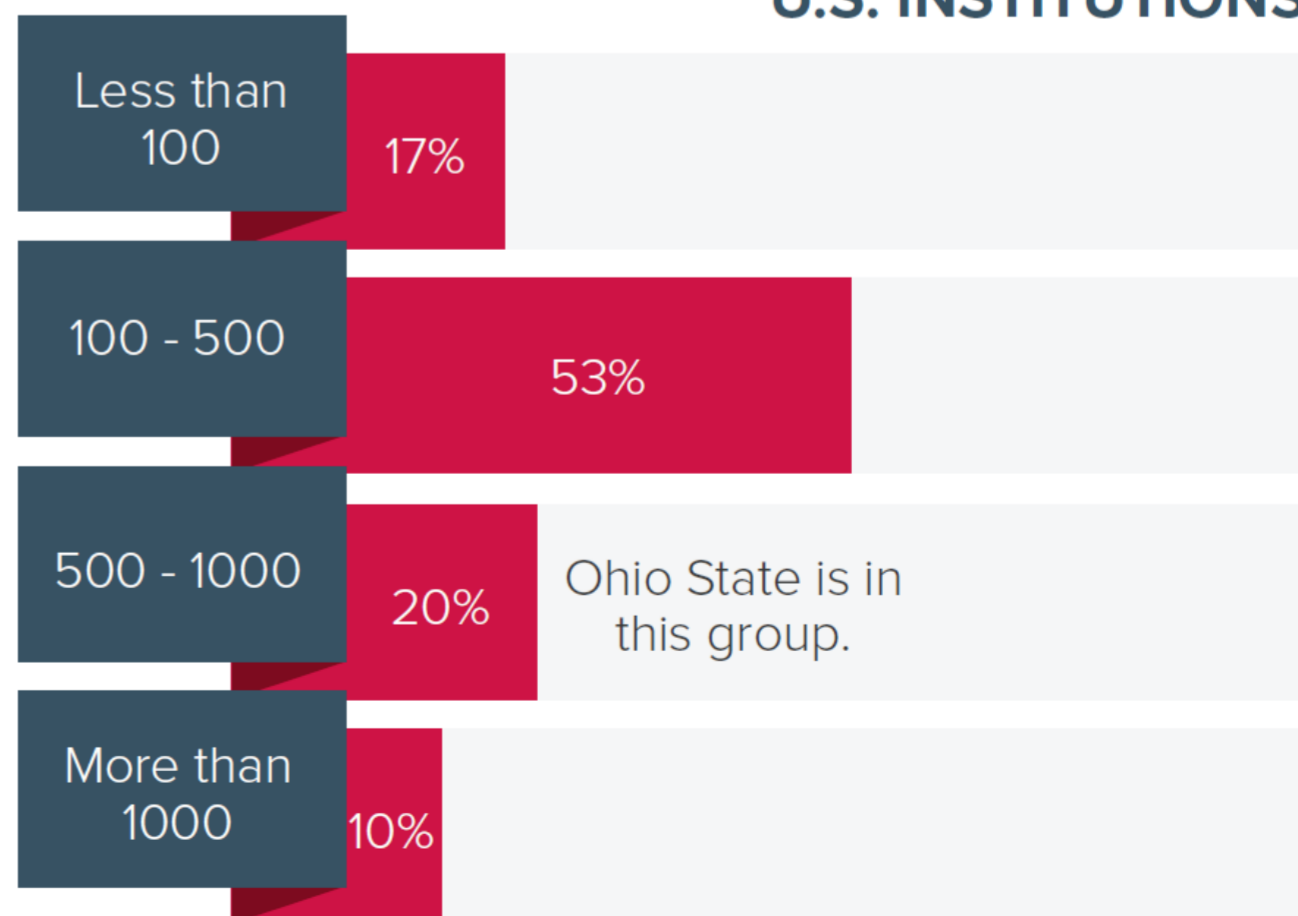

NUMBER OF ALL POSTDOCS ACROSS U.S. INSTITUTIONS