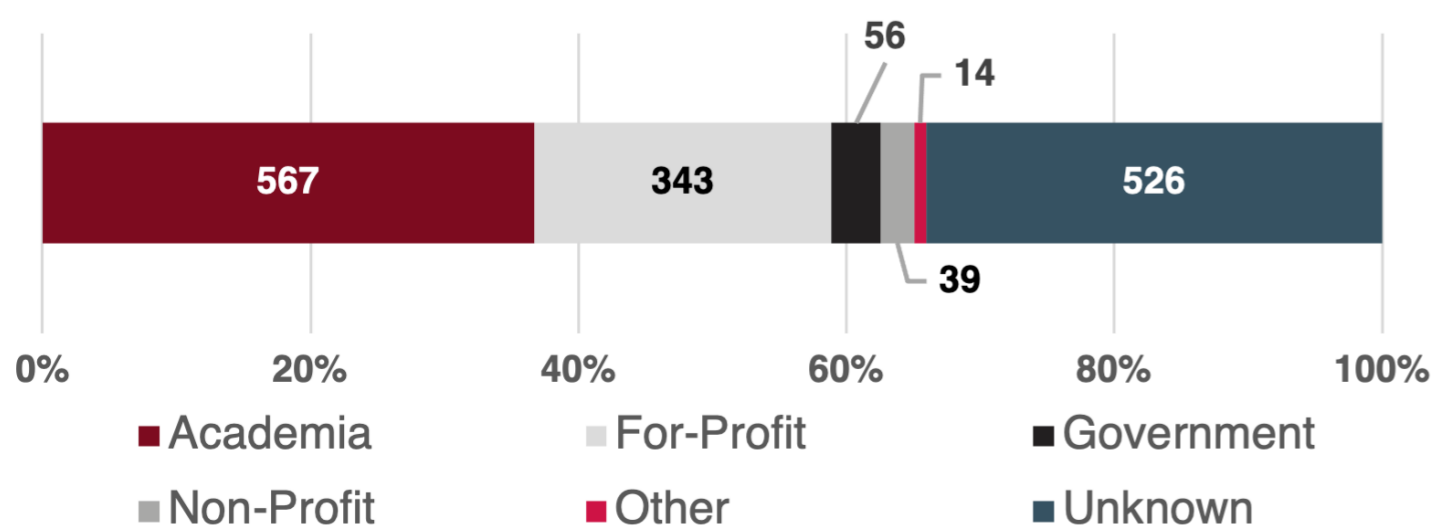

# POSTDOCTORAL SCHOLARS AT OHIO STATE

## NATIONALITY

Ohio State Postdoc Community by Ethnicity - July 2024

Ohio State Postdoc Community by Citizenship and Ethnicity for U.S. Citizens and Permanent Residents - July 2024

Location of Jobs Post-Training  
Postdocs who Completed 2017-2021

Postdoc Job Placement by Field  
Postdocs who Completed 2017-2021

NUMBER OF ALL POSTDOCS ACROSS U.S. INSTITUTIONS

Source: 2017 National Postdoctoral Association Institutional Policy Report